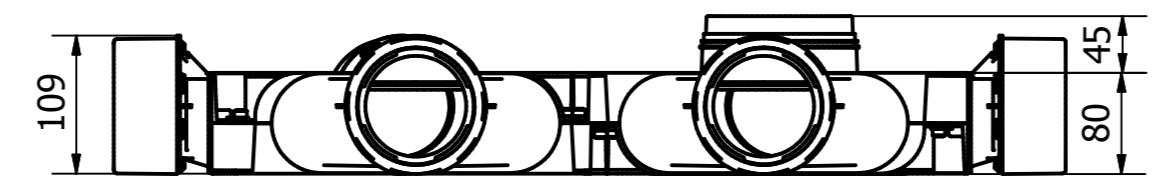

Connection for ComairFLX Duct Ø90mm (6x)
 Connection for Duct Ø125mm (1x)

PART NAME HVPZ 125 90 Hoofdverdeelplenum 6xØ90 tuit Ø125				
DRAWING NUMBER VENTILAIR 9099000715		MATERIAL Mixed	REVISION HISTORY	
			REV	DATE
			DESCRIPTION	
			BY	
Colour RAL 9005/7035		DATE 18/02/2019		
SCALE 1:6	PROJ A-A 	UNITS mm	SIZE A3	DRAWN BY RND