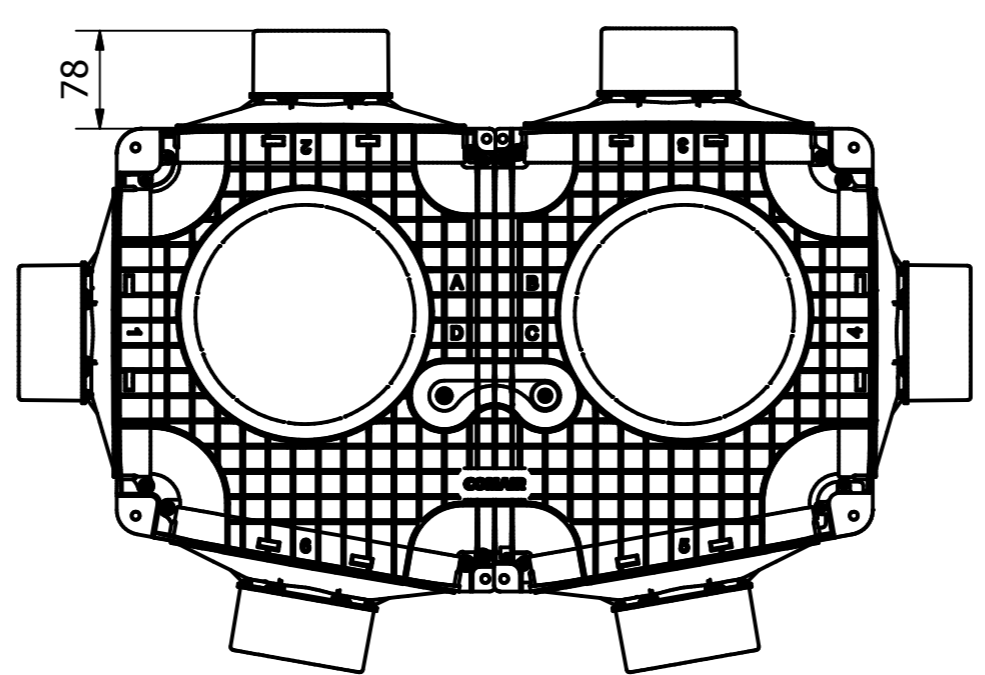

Connection for ComairFLX Duct Ø90mm (6x)
 Connection for Duct Ø125mm (1x)

PART NAME HVPZ 125 90 Hoofdverdeelplenum 6xØ90 tuit Ø125				
DRAWING NUMBER VENTILAIR 9099000715		MATERIAL Mixed	REVISION HISTORY	
			REV	DATE
			DESCRIPTION	
			BY	
Colour RAL 9005/7035		DATE 18/02/2019		
SCALE 1:6	PROJ A-A 	UNITS mm	SIZE A3	DRAWN BY RND